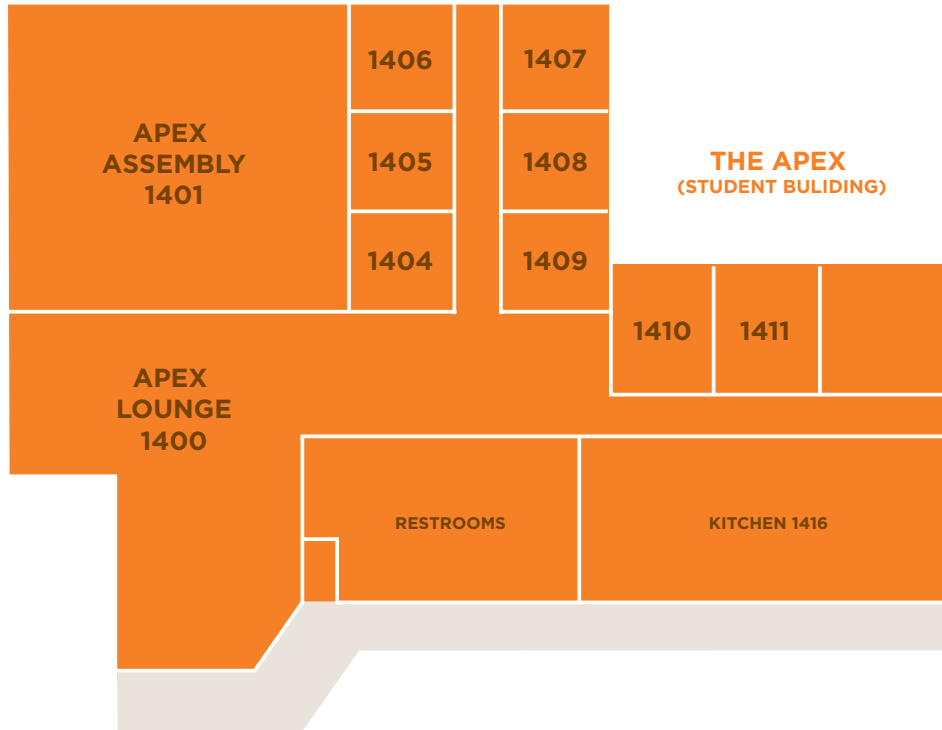

THE APEX (STUDENT BUILDING)

Sevier Heights Baptist Church
3232 Alcoa Highway | Knoxville, TN 37920
www.sevierheights.org | 865-577-4222