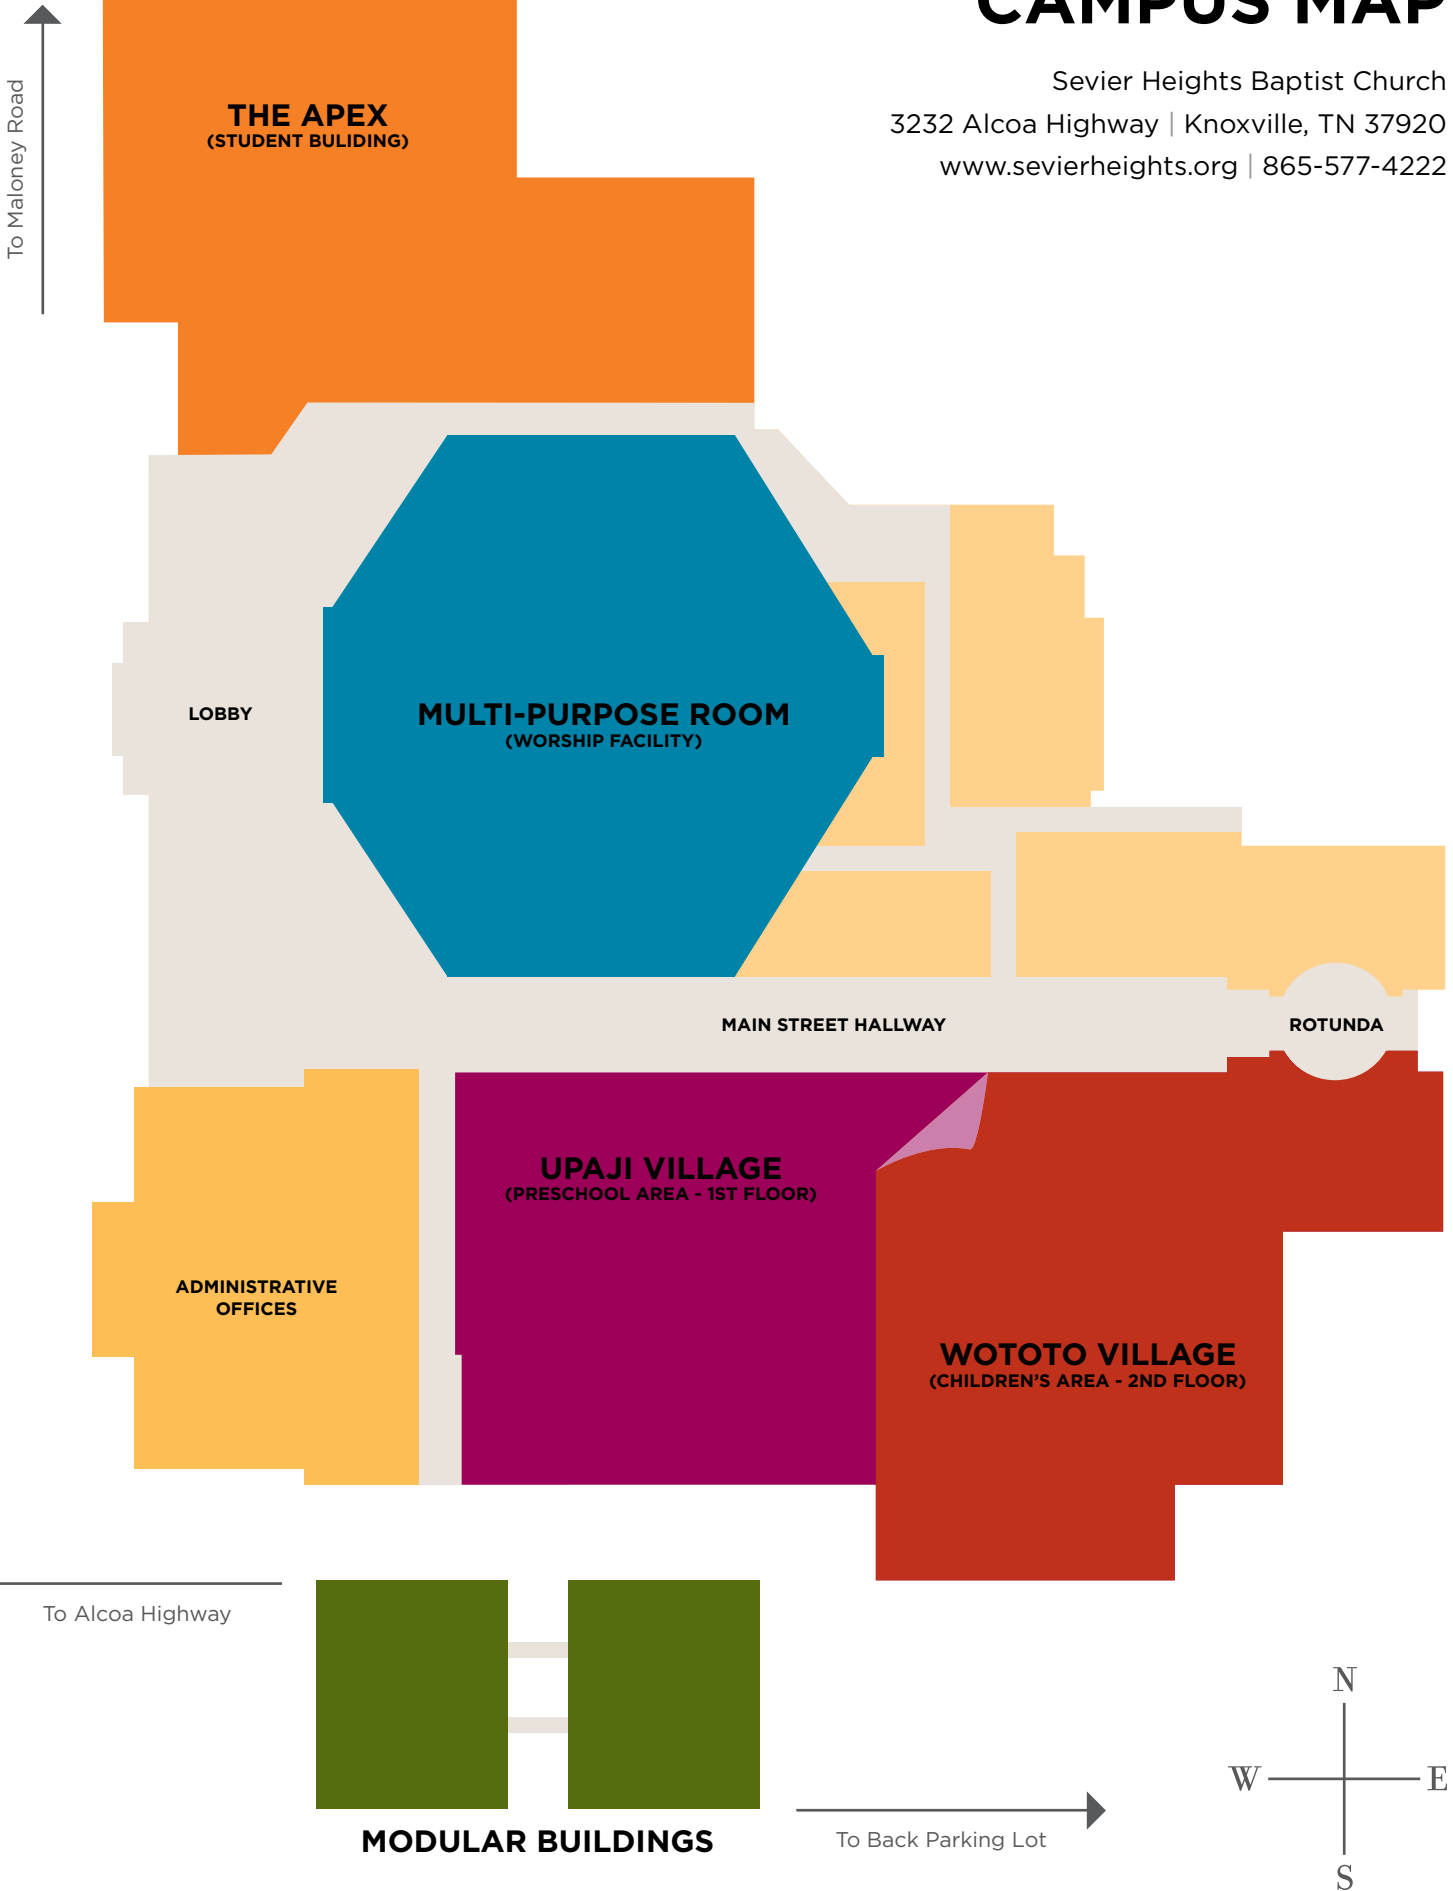

CAMPUS MAP

Sevier Heights Baptist Church
3232 Alcoa Highway | Knoxville, TN 37920
www.sevierheights.org | 865-577-4222

To Maloney Road

THE APEX
(STUDENT BUILDING)

LOBBY

MULTI-PURPOSE ROOM
(WORSHIP FACILITY)

MAIN STREET HALLWAY

ROTUNDA

ADMINISTRATIVE
OFFICES

UPAJI VILLAGE
(PRESCHOOL AREA - 1ST FLOOR)

WOTOTO VILLAGE
(CHILDREN'S AREA - 2ND FLOOR)

To Alcoa Highway

MODULAR BUILDINGS

To Back Parking Lot