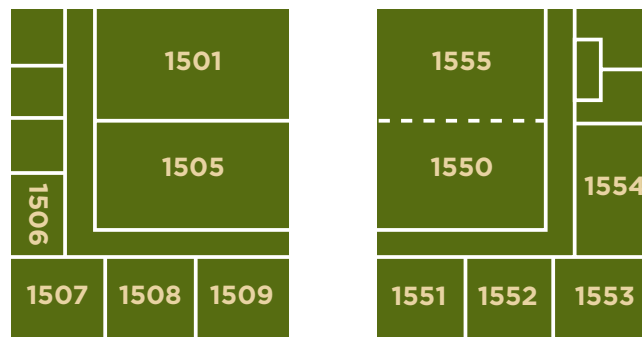

MODULAR BUILDINGS

MODULAR BUILDINGS