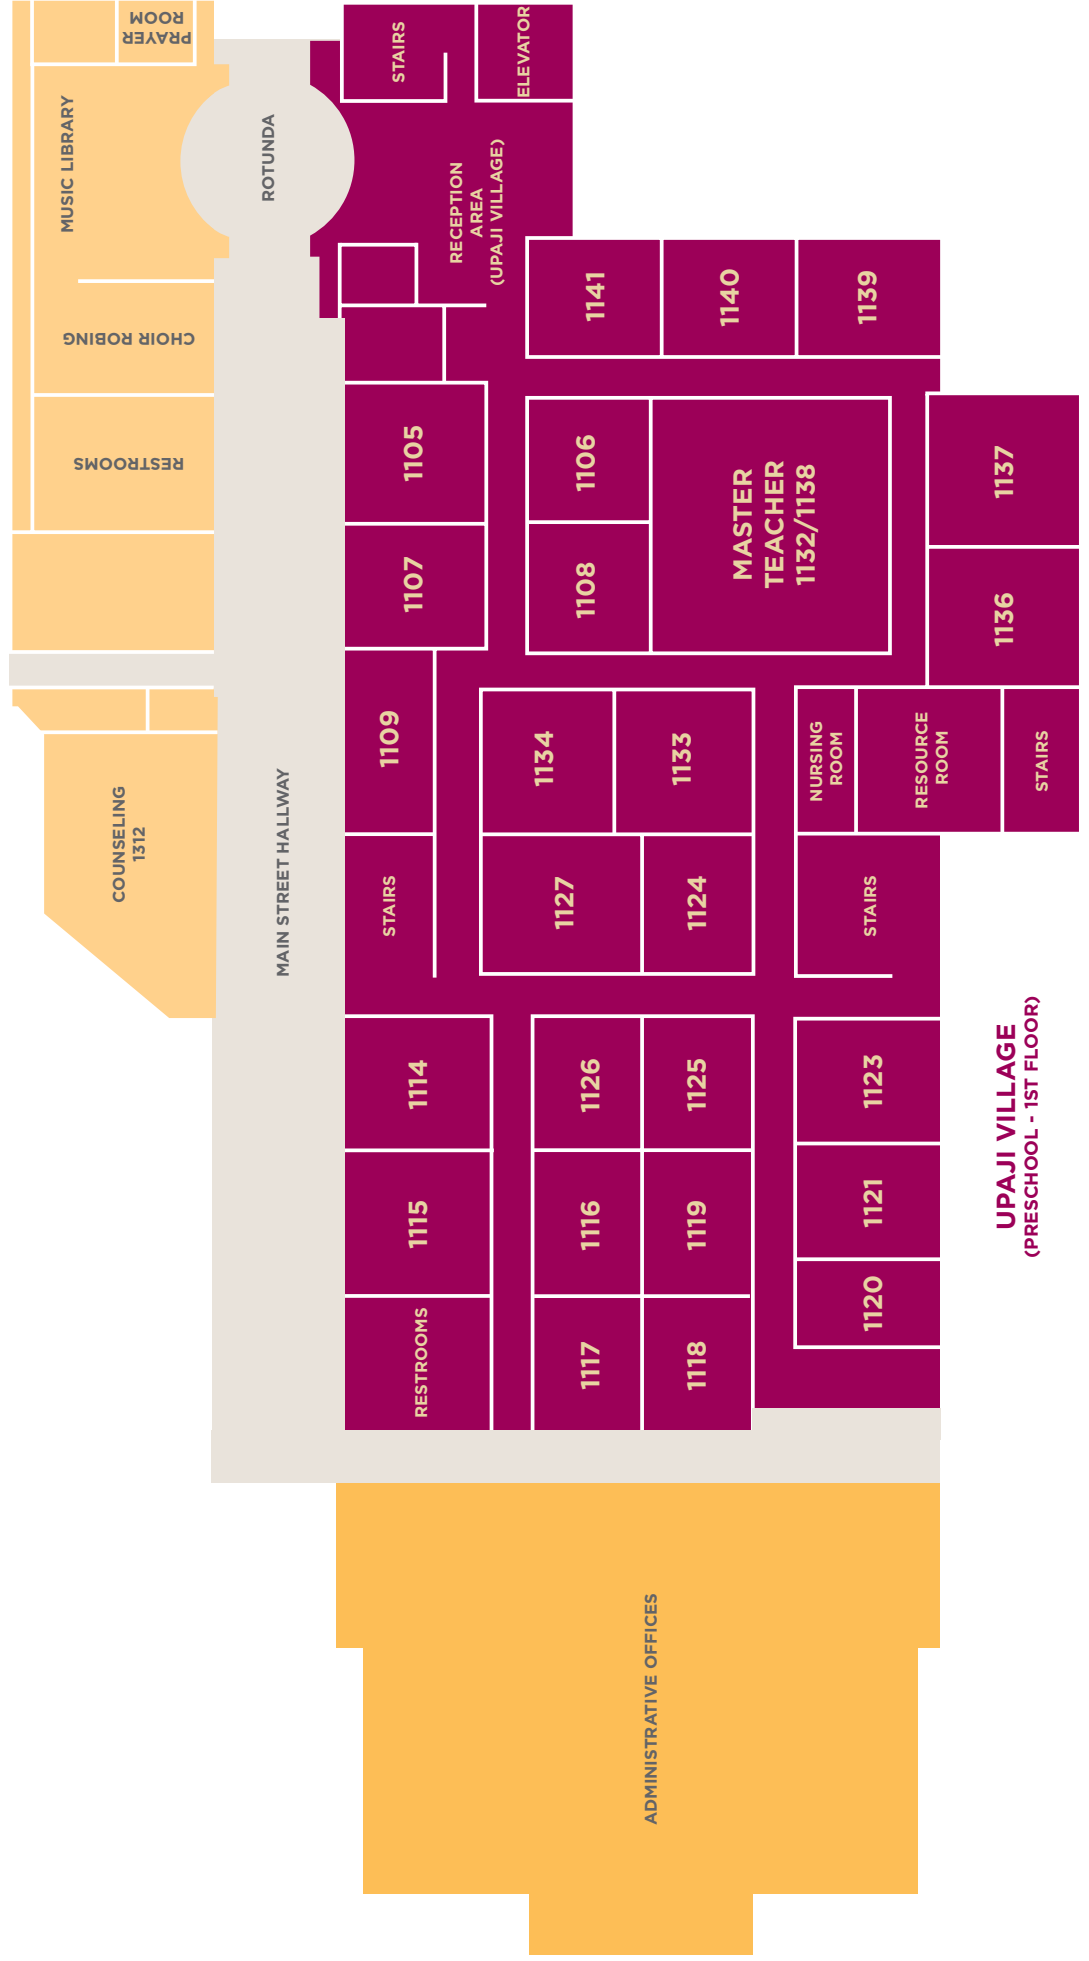

1ST FLOOR MAIN BUILDING

Sevier Heights Baptist Church
3232 Alcoa Highway | Knoxville, TN 37920
www.sevierheights.org | 865-577-4222